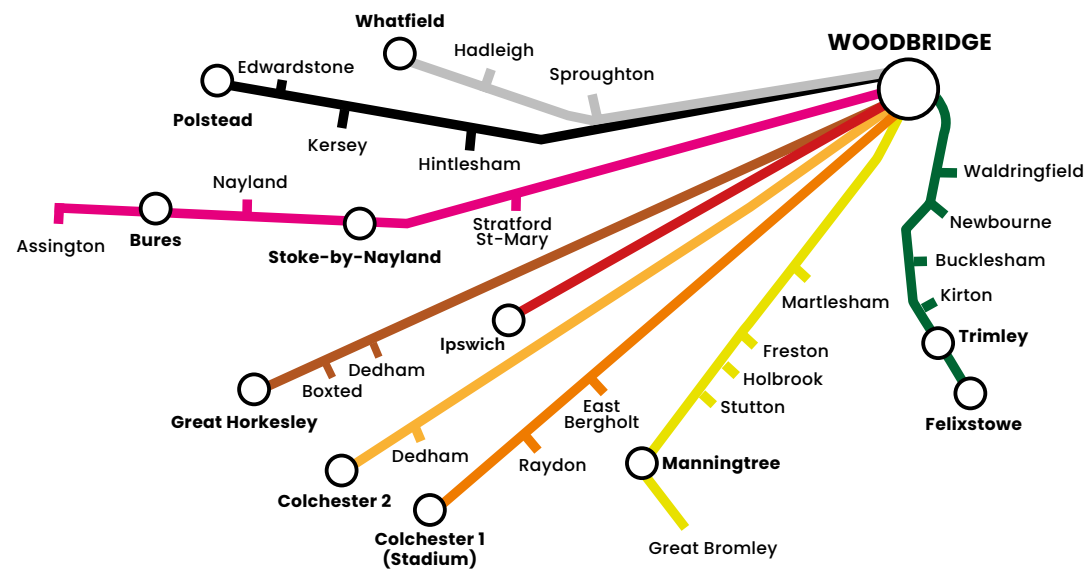

WOODBRIDGE
SCHOOL

Bus Routes 2023/24

Bus Routes - North East

Bus Routes - South West

- Key:
- Aldeburgh/Framlingham
 - Bury St Edmunds
 - Eye
 - Henstead

- Key:
- Bures/Stoke-by-Nayland
 - Colchester 1
 - Colchester 2
 - Great Horkesley
 - Felixstowe
 - Manningtree
 - Polstead
 - Ipswich
 - Whatfield

Aldeburgh/Framlingham

Stop	Depart	Arrive		Cost (per day)
	Mon-Fri (am)	Mon-Thu (pm)	Fri (pm)	
Leiston (Library)	07:02	18:32	17:05	£11.00
Aldeburgh (Bowls Club)	07:13	18:21	16:55	£10.70
Framlingham (Bridge Street)	07:47	17:47	17:00	£9.40
Brandeston (The Queen Bus Stop)	07:57	17:37	16:40	£7.90
Easton (White Horse)	08:05	17:30	16:31	£7.30
Woodbridge School	08:25	17:15	16:15	£0.00
Woodbridge School Prep	08:30	17:05	16:05	£0.00

Bures/Stoke-by-Nayland

Stop	Depart	Arrive		Cost (per day)
	Mon-Fri (am)	Mon-Thu (pm)	Fri (pm)	
Assington (The Lodge)	07:05	18:34	17:30	£11.80
Bures (Three Horseshoes Pub)	07:15	18:24	17:20	£11.80
Nayland (Bear St / Dr Surgery Bus Stop)	07:29	18:10	17:00	£11.20
Stoke-by-Nayland (The Crown)	07:36	18:02	16:55	£11.00
Stratford-St-Mary (The Anchor Inn)	07:46	17:50	16:15	£10.30
Woodbridge School	08:30	17:15	16:05	£0.00

Stop	Depart	Arrive		Cost (per day)
	Mon-Fri (am)	Mon-Thu (pm)	Fri (pm)	
Glamorgan Rd	07:15	18:16	17:16	£7.60
Norwich Rd (Barack Corner Bus Stop)	07:25	18:08	17:08	£7.10
St Edmunds Rd (Henley Rd Junction)	07:30	17:57	16:57	£6.90
Park Rd	07:34	17:53	16:53	£6.90
Colchester Rd (Baptist Church)	07:37	17:49	16:49	£6.70
Woodbridge Rd (Sainsburys Local)	07:40	17:45	16:45	£6.50
Hospital (Heath Rd Bus Stop)	07:50	17:42	16:42	£6.50
Foxhall Rd (Bixley Rd Roundabout)	07:55	17:40	16:40	£6.20
Broadlands Way (One Stop)	08:00	17:37	16:37	£6.00
Ropes Drive (Alice Grange)	08:12	17:25	16:25	£5.00
Woodbridge School	08:25	17:15	16:15	£0.00
Woodbridge School Prep	08:30	17:00	16:00	£0.00