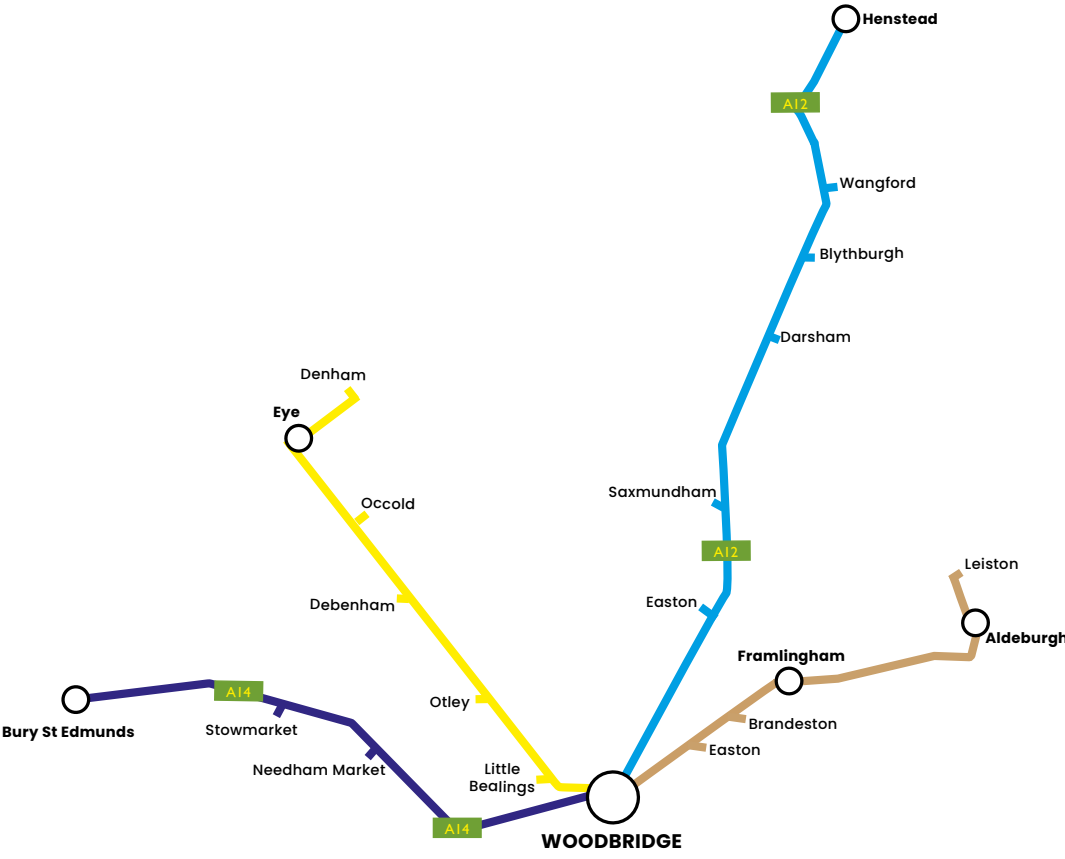

WOODBRIDGE
SCHOOL

Bus Routes 2023/24

Bus Routes - North East

Bus Routes - South West

- Key:
- Aldeburgh/Framlingham
 - Bury St Edmunds
 - Eye
 - Henstead

- Key:
- Bures/Stoke-by-Nayland
 - Colchester 1
 - Colchester 2
 - Great Horkesley
 - Felixstowe
 - Manningtree
 - Polstead
 - Ipswich
 - Whatfield

Aldeburgh/Framlingham

Stop	Depart	Arrive		Cost (per day)
	Mon-Fri (am)	Mon-Thu (pm)	Fri (pm)	
Leiston (Library)	07:02	18:32	17:05	£11.00
Aldeburgh (Bowls Club)	07:13	18:21	16:55	£10.70
Framlingham (Bridge Street)	07:47	17:47	17:00	£9.40
Brandeston (The Queen Bus Stop)	07:57	17:37	16:40	£7.90
Easton (White Horse)	08:05	17:30	16:31	£7.30
Woodbridge School	08:25	17:15	16:15	£0.00
Woodbridge School Prep	08:30	17:05	16:05	£0.00

Bures/Stoke-by-Nayland

Stop	Depart	Arrive		Cost (per day)
	Mon-Fri (am)	Mon-Thu (pm)	Fri (pm)	
Assington (The Lodge)	07:05	18:34	17:30	£11.80
Bures (Three Horseshoes Pub)	07:15	18:24	17:20	£11.80
Nayland (Bear St / Dr Surgery Bus Stop)	07:29	18:10	17:00	£11.20
Stoke-by-Nayland (The Crown)	07:36	18:02	16:55	£11.00
Stratford-St-Mary (The Anchor Inn)	07:46	17:50	16:15	£10.30
Woodbridge School	08:30	17:15	16:05	£0.00

Stop	Depart	Arrive		Cost (per day)
	Mon-Fri (am)	Mon-Thu (pm)	Fri (pm)	
Glamorgan Rd	07:15	18:16	17:16	£7.60
Norwich Rd (Barack Corner Bus Stop)	07:25	18:08	17:08	£7.10
St Edmunds Rd (Henley Rd Junction)	07:30	17:57	16:57	£6.90
Park Rd	07:34	17:53	16:53	£6.90
Colchester Rd (Baptist Church)	07:37	17:49	16:49	£6.70
Woodbridge Rd (Sainsburys Local)	07:40	17:45	16:45	£6.50
Hospital (Heath Rd Bus Stop)	07:50	17:42	16:42	£6.50
Foxhall Rd (Bixley Rd Roundabout)	07:55	17:40	16:40	£6.20
Broadlands Way (One Stop)	08:00	17:37	16:37	£6.00
Ropes Drive (Alice Grange)	08:12	17:25	16:25	£5.00
Woodbridge School	08:25	17:15	16:15	£0.00
Woodbridge School Prep	08:30	17:00	16:00	£0.00